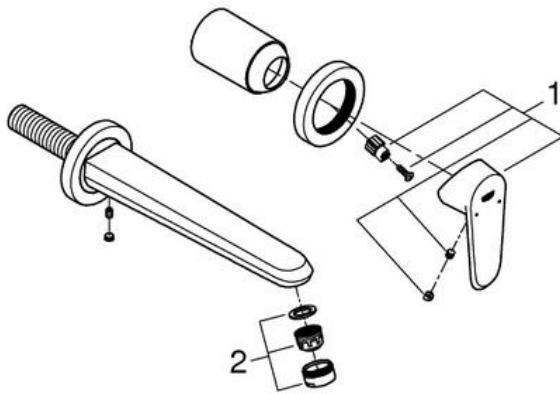

Pure Freude
an Wasser

PROJECT		REF		REV	ITEM CODE	
LOCATION		DATE			PAGE	

SANITARY WARE SPECIFICATION SHEET

GROHE EURODISC COSMOPOLITAN

VERSATILE & MEANINGFUL

Confidence across the board. Eurodisc Cosmopolitan fittings stand out as a result of their superior styling and their extensive product range, all boasting the "Made in Germany" seal of quality. This collection allows you infinite creativity in your quest for a personalised bathroom. The sweeping lines of the washbasin faucet allow comfortable, splash-free hand-washing. Refreshingly elegant details and technical sophistication are also available for the shower and bath areas. Single-lever faucets, a complete shower system and a convenient shower caddy are just a few examples. Eurodisc Cosmopolitan turns your bathroom into a comfortable living zone.

Easy to clean thanks to the GROHE StarLight chrome coating

Just wipe the tap down with a dry cloth – the ultra smooth surface finish is scratch resistant and ensures a lasting luminous sheen. You'll save plenty of time cleaning while your tap always looks shiny and new.

GROHE SilkMove cartridge technology for smooth handling

This premium tap comes with a continuously variable water temperature and volume adjustment technology, ensuring effortless lever operation even after years of use.

Pos.-nr.	Prod. description	Order-nr.
1	Lever	46742000
2	Flow straightener	46837000
3	Extension	46943000*

* Optional accessories

Pos.-nr.	Prod. description	Order-nr.
1	Cartridge	46374000
2	Socket spanner	19332000*
3	Extension	46943000*

* Optional accessories

Note:

* All information of the above is for the reference only. No prior notice is made if any changes.