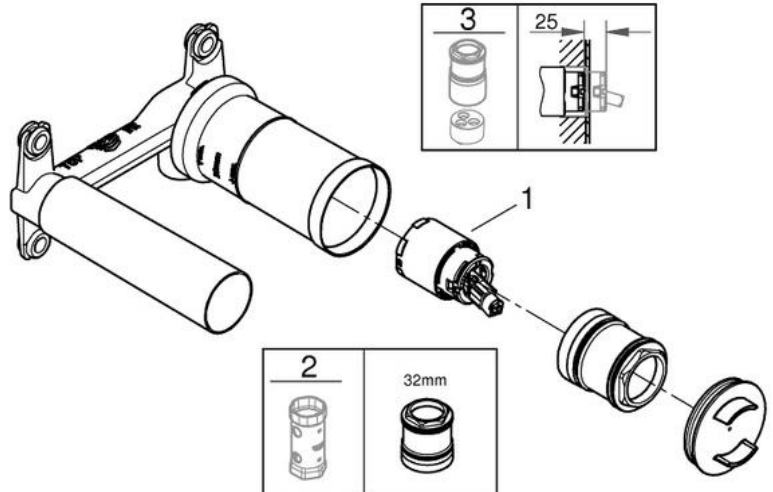

Pure Freude
an Wasser

PROJECT		REF		REV	ITEM CODE	
LOCATION		DATE			PAGE	

SANITARY WARE SPECIFICATION SHEET

GROHE EURODISC COSMOPOLITAN

VERSATILE & MEANINGFUL

Confidence across the board. Eurodisc Cosmopolitan fittings stand out as a result of their superior styling and their extensive product range, all boasting the "Made in Germany" seal of quality. This collection allows you infinite creativity in your quest for a personalised bathroom. The sweeping lines of the washbasin faucet allow comfortable, splash-free hand-washing. Refreshingly elegant details and technical sophistication are also available for the shower and bath areas. Single-lever faucets, a complete shower system and a convenient shower caddy are just a few examples. Eurodisc Cosmopolitan turns your bathroom into a comfortable living zone.

Easy to clean thanks to the GROHE StarLight chrome coating

Just wipe the tap down with a dry cloth – the ultra smooth surface finish is scratch resistant and ensures a lasting luminous sheen. You'll save plenty of time cleaning while your tap always looks shiny and new.

GROHE SilkMove cartridge technology for smooth handling

This premium tap comes with a continuously variable water temperature and volume adjustment technology, ensuring effortless lever operation even after years of use.

Pos.-nr.	Prod. description	Order-nr.
1	Lever	46742000
2	Flow straightener	46837000
3	Extension	46943000*

* Optional accessories

Pos.-nr.	Prod. description	Order-nr.
1	Cartridge	46374000
2	Socket spanner	19332000*
3	Extension	46943000*

* Optional accessories

Note:

* All information of the above is for the reference only. No prior notice is made if any changes.