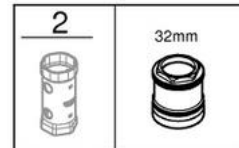

Pos.-nr.	Prod. description	Order-nr.
1	Lever	46742000
2	Flow straightener	46837000
3	Extension	46943000*

* Optional accessories

Pos.-nr.	Prod. description	Order-nr.
1	Cartridge	46374000
2	Socket spanner	19332000*
3	Extension	46943000*

* Optional accessories

Note:

* All information of the above is for the reference only. No prior notice is made if any changes.