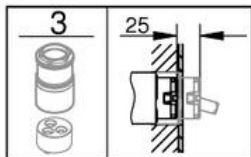

Pos.-nr.	Prod. description	Order-nr.
1	Lever	46742000
2	Flow straightener	46837000
3	Extension	46943000*

* Optional accessories

Pos.-nr.	Prod. description	Order-nr.
1	Cartridge	46374000
2	Socket spanner	19332000*
3	Extension	46943000*

* Optional accessories

Note:

* All information of the above is for the reference only. No prior notice is made if any changes.